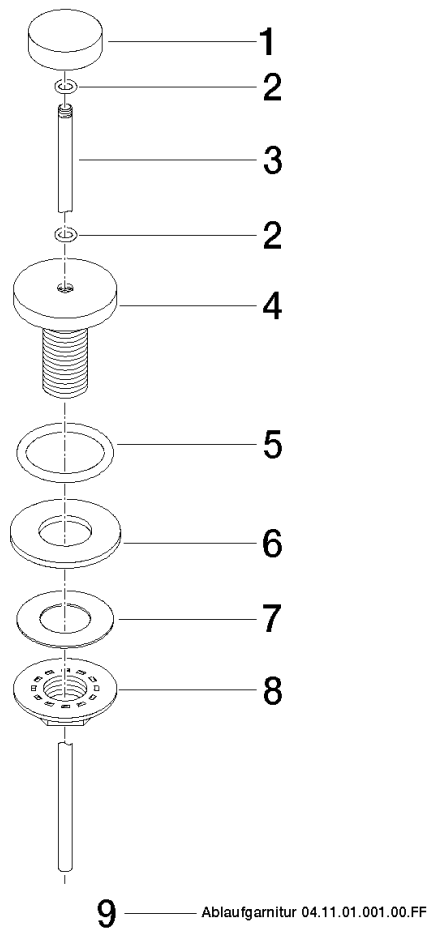

Basin Waste with knob for deck mounting 1 1/4" - Champagne (22kt Gold)

IMO

10 200 970

Fits: IMO, LULU, MADISON, MEM, TARA,
CL.1, LISSÉ, VAIA, META, CYO

	Champagne (22kt Gold)	10 200 970-47
	Chrome	10 200 970-00
	Brushed Platinum	10 200 970-06
	Platinum	10 200 970-08
	Durabrass (23kt Gold)	10 200 970-09
	Dark Chrome	10 200 970-19
	Light Gold	10 200 970-26
	Brushed Light Gold	10 200 970-27
	Brushed Durabrass (23kt Gold)	10 200 970-28
	Matte Black	10 200 970-33
	Brushed Bronze	10 200 970-42
	Brushed Champagne (22kt Gold)	10 200 970-46
	Brushed Chrome	10 200 970-93
	Brushed Dark Platinum	10 200 970-99

Basin Waste with knob for deck mounting 1 1/4" - Champagne (22kt Gold)

IMO

10 200 970

Only suitable for basins with an overflow.

10 200 970

10 200 970

Parts for other finishes can be found here: [Chrome](#)

Spare parts list

No.	Item Number	Name	Quantity used	Delivery time
1	09 21 33 001-47	handle	1	30
2	09 14 10 007 90	seal	2	2
3	09 31 09 004-47	pull-rod	1	30
4	09 18 40 022-47	sleeve	1	30
5	09 14 10 095 90	seal	1	2
6	09 14 05 012 90	seal	1	2
7	09 14 40 001 90	seal	1	60
8	09 23 10 010 90	nut	1	2
9	90 11 01 001 00-47	pop-up waste	1	30