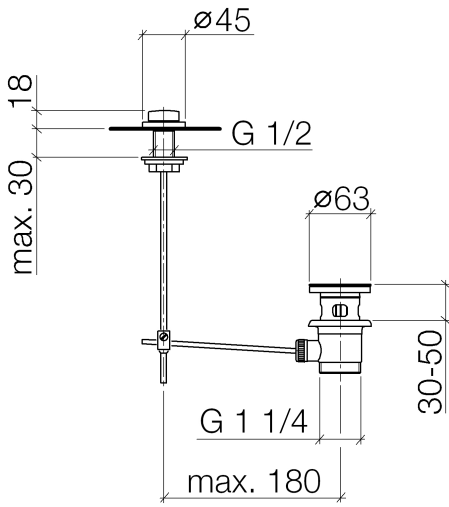

Basin Waste with knob for deck mounting 1 1/4" - Champagne (22kt Gold)

IMO

10 200 970

Fits: IMO, LULU, MADISON, MEM, TARA,
CL.1, LISSÉ, VAIA, META, CYO

	Champagne (22kt Gold)	10 200 970-47
	Chrome	10 200 970-00
	Brushed Platinum	10 200 970-06
	Platinum	10 200 970-08
	Durabrass (23kt Gold)	10 200 970-09
	Dark Chrome	10 200 970-19
	Light Gold	10 200 970-26
	Brushed Light Gold	10 200 970-27
	Brushed Durabrass (23kt Gold)	10 200 970-28
	Matte Black	10 200 970-33
	Brushed Bronze	10 200 970-42
	Brushed Champagne (22kt Gold)	10 200 970-46
	Brushed Chrome	10 200 970-93
	Brushed Dark Platinum	10 200 970-99

Basin Waste with knob for deck mounting 1 1/4" - Champagne (22kt Gold)

IMO

10 200 970

Only suitable for basins with an overflow.

10 200 970

10 200 970

Parts for other finishes can be found here: [Chrome](#)

Spare parts list

No.	Item Number	Name	Quantity used	Delivery time
1	09 21 33 001-47	handle	1	30
2	09 14 10 007 90	seal	2	2
3	09 31 09 004-47	pull-rod	1	30
4	09 18 40 022-47	sleeve	1	30
5	09 14 10 095 90	seal	1	2
6	09 14 05 012 90	seal	1	2
7	09 14 40 001 90	seal	1	60
8	09 23 10 010 90	nut	1	2
9	90 11 01 001 00-47	pop-up waste	1	30